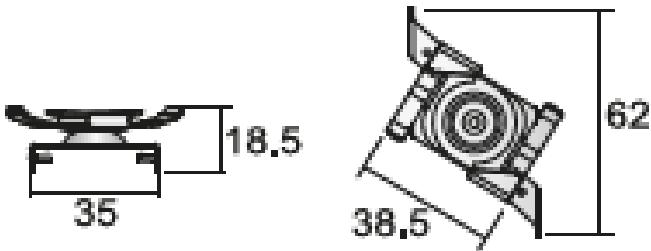

PRO-M146T-B
8719747930830

Main materials

Steel

Net weight per piece

16 g

Inner box / outer box

25 / 250 pcs

Max pull strength

150N

DIMENSIONS

ON THE RIGHT TRACK