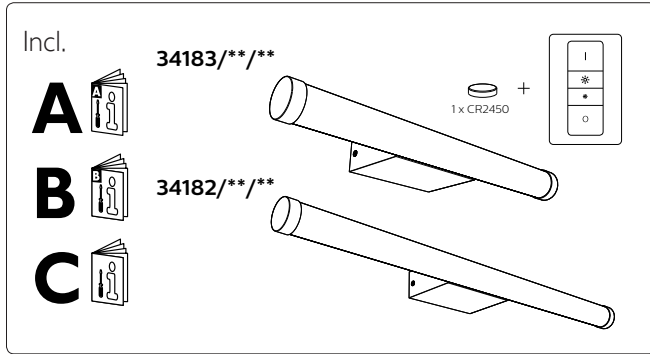

www.meethue.com/getstarted