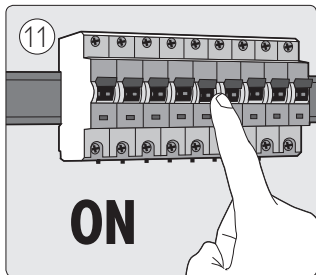

Signify

I.B.R.S. / C.C.R.I. Numéro 10461
5600 VB Eindhoven,
the Netherlands
☎00800-74454775

Signify Australia Limited
65 Epping Road, North Ryde,
NSW, 2113 Australia
Toll Free number: 1300 304 404

Signify New Zealand Limited
123 Carlton Gore Road
Newmarket, Auckland 1023
New Zealand
Tel: 0800 454 448