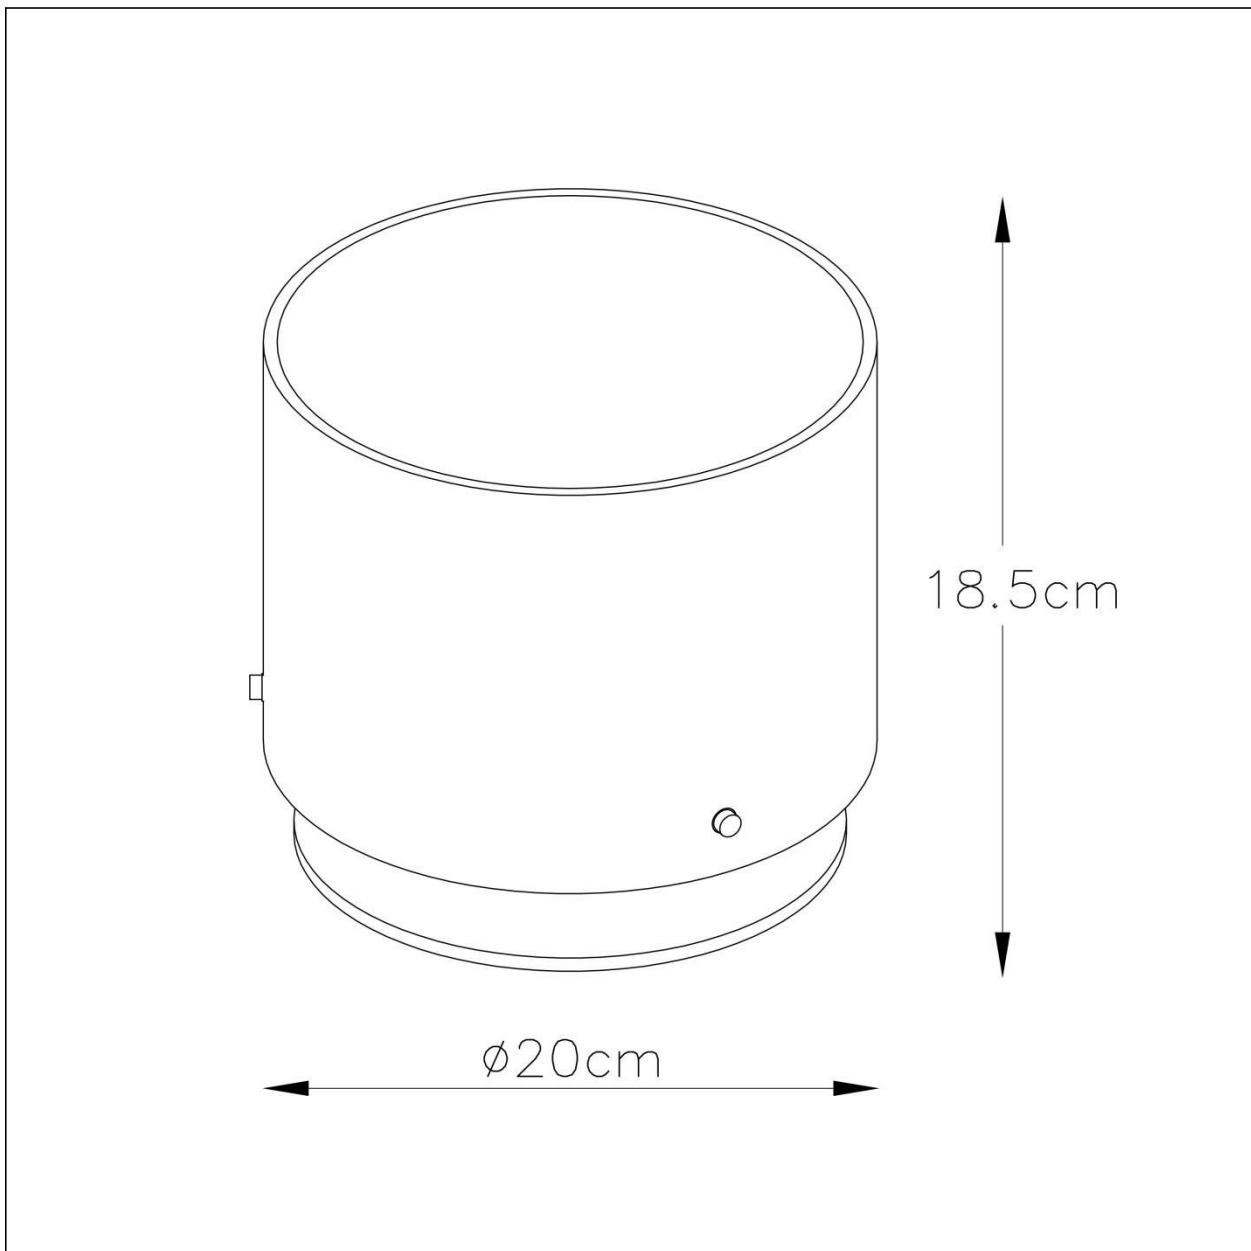

OWINO

General

Dimensions LxWxH : 20 cm x 20 cm x 18.5 cm

Height minimum :

Height maximum : 18.5 cm

Dimensions shade LxWxH : Ø20 cm x 15 cm

Main material : Aluminum + Glass

Ceiling rose material : Aluminum

Color : Black

Style : Modern

Shape : Round

Weight : 1.6 kg

Warranty : 2 years

Product specifications

Dimmable : Yes

Light direction : Downlight

Adjustable in height : Not In Height Adjustable

Directional : Not Directional

Cable : Yes, Cable With Plug On Product

Cable length : 200cm

Sensor : Without Sensor

Control : On/Off Switch - In The Cord

IP-Class : 20

www.lucide.com

LUCIDE

TECHNICAL DRAWING & DIMENSIONS

OWINO

item number : 74502/20/65

EAN code : 5411212740670

For more specifications of this product please visit

www.lucide.com