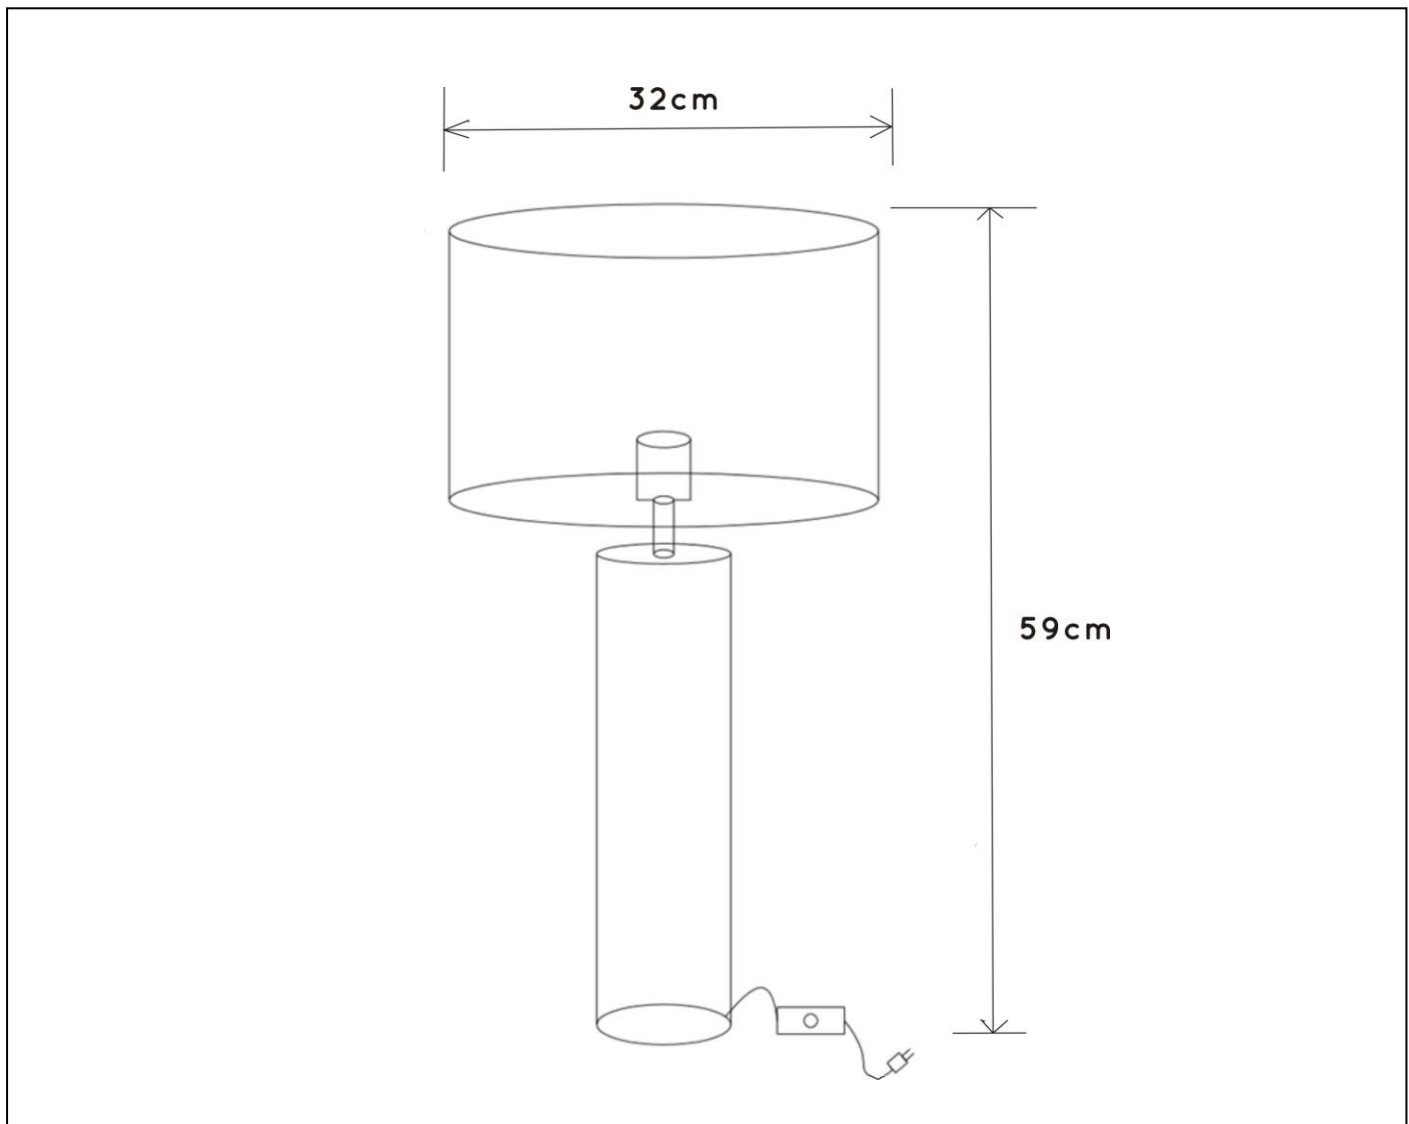

### General

Dimensions LxWxH :32cm x32cm x59cm  
Height minimum : 59cm  
Height maximum : 59cm  
Dimensions shade LxWxH : 32 cm x32cm x 20cm  
Main material : Metal  
Ceiling rose material : Metal  
Color : Sandy White  
Style : Modern  
Shape : Cylinder  
Weight : 2.2kg  
Warranty : 2 years

### Product specifications

Dimmable : NO  
Light direction : UP  
Adjustable in height : N/A  
(Before Installation)  
Directional : Not Directional  
Cable : Yes, Cable On Product  
Cable length : 150 cm  
Sensor : Without Sensor  
Control : No Switch Control  
IP-Class : 20  
Electric class : 2  
Light source including ? : No  
Lamp socket : E27  
Light source number : 1  
Power requirements : 220-240V~50Hz  
Bulb type & maximum wattage : E27- max.60W

For more specifications of this product please visit

[www.lucide.com](http://www.lucide.com)

LUCIDE

TECHNICAL DRAWING & DIMENSIONS

## YESSIN

Item number :73503/81/31

EAN code: 5411212730336

For more specifications, dimensions please visit

[www.lucide.com](http://www.lucide.com)

LUCIDE

INSTALLATION DRAWING SPECIFICATIONS