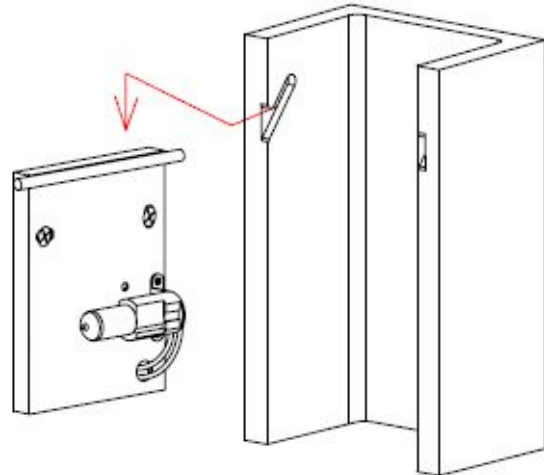

Line drawing of the item

Item number:35201/18/31

# Installation drawing

1

2

3

4

5

### Technical details

materials used:	Gypsum	
color:	white	
dimmable and how is the fixture dimmable:		
size:	Height:	180mm
	Length:	110mm
	Width:	70mm
	Net Weight:	0.6KGS
power requirements:	220~240V~50HZ/60HZ	
bulb type and maximum Wattage:	G9	Max.40W
number of bulbs:	1xG9	
IP degree:	IP20	