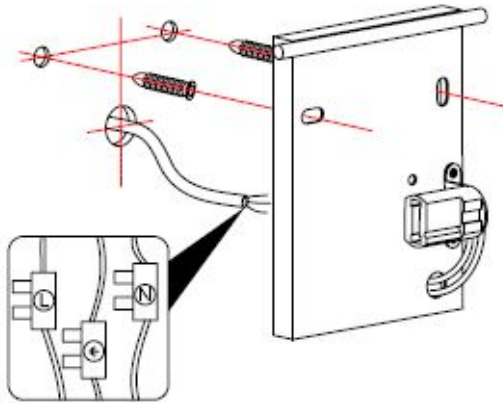

Line drawing of the item

Item number:35201/18/31

# Installation drawing

1

2

3

4

5

### Technical details

materials used:	Gypsum	
color:	white	
dimmable and how is the fixture dimmable:		
size:	Height:	180mm
	Length:	110mm
	Width:	70mm
	Net Weight:	0.6KGS
power requirements:	220~240V~50HZ/60HZ	
bulb type and maximum Wattage:	G9	Max.40W
number of bulbs:	1xG9	
IP degree:	IP20	