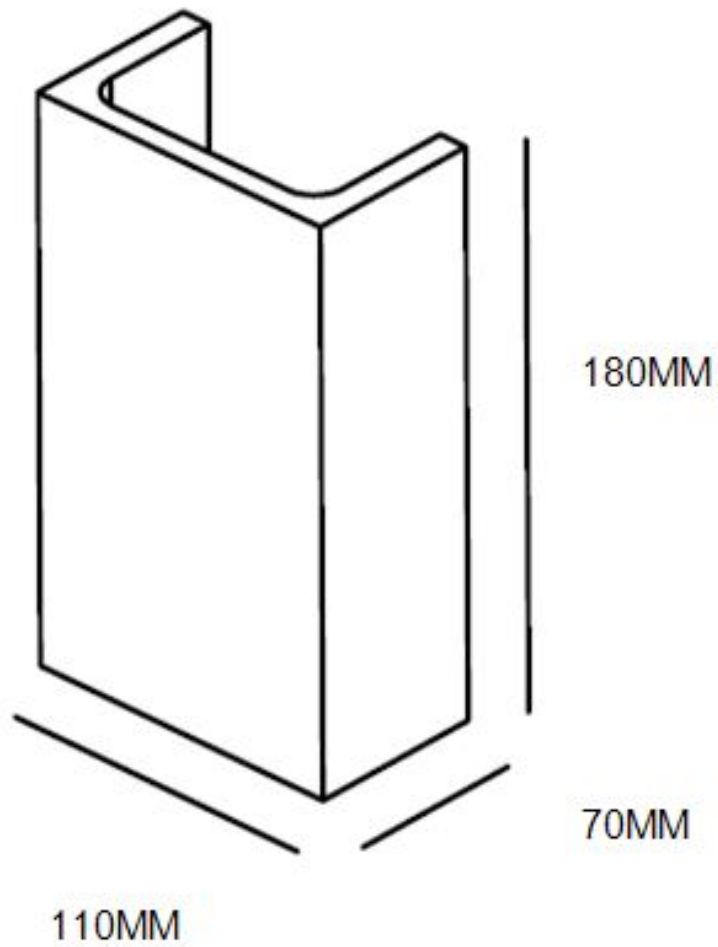

Line drawing of the item

Item number:35201/18/31

### Technical details

materials used:	Gypsum	
color:	white	
dimmable and how is the fixture dimmable:		
size:	Height:	180mm
	Length:	110mm
	Width:	70mm
	Net Weight:	0.6KGS
power requirements:	220~240V~50HZ/60HZ	
bulb type and maximum Wattage:	G9	Max.40W
number of bulbs:	1xG9	
IP degree:	IP20	