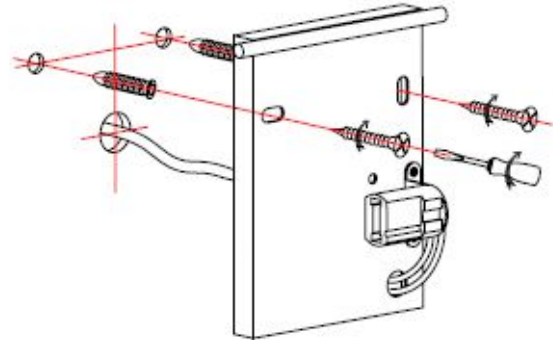

Line drawing of the item

Item number:35201/18/31

# Installation drawing

1

2

3

4

5

### Technical details

materials used:	Gypsum	
color:	white	
dimmable and how is the fixture dimmable:		
size:	Height:	180mm
	Length:	110mm
	Width:	70mm
	Net Weight:	0.6KGS
power requirements:	220~240V~50HZ/60HZ	
bulb type and maximum Wattage:	G9	Max.40W
number of bulbs:	1xG9	
IP degree:	IP20	