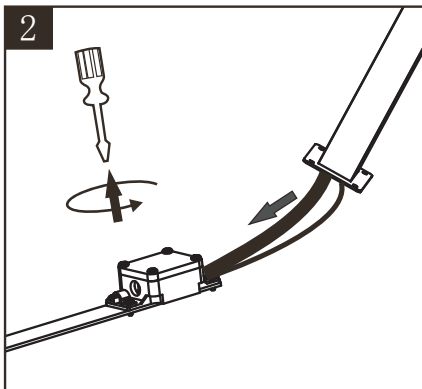

Dit product bevat een lichtbron van energie-efficiëntieklasse G
Ce produit contient une source lumineuse de classe énergétique G
This product contains a light source of energy efficiency class G
Dieses Produkt enthält eine Lichtquelle der Energieeffizienzklasse G
Ten produkt zawiera ród o wiat a o klasie efektywno ci energetycznej G