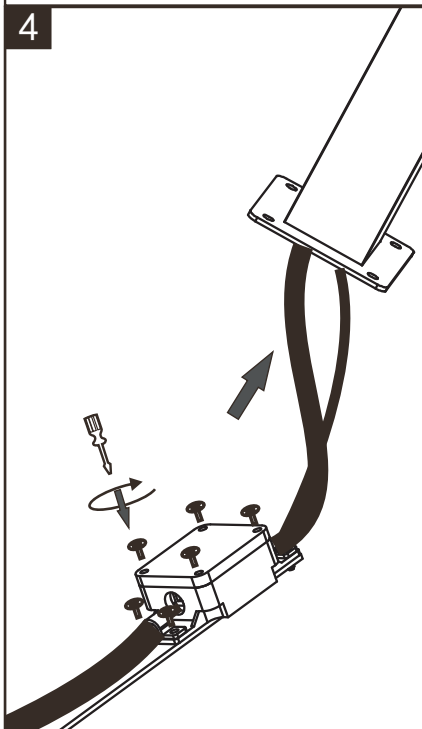

Dit product bevat een lichtbron van energie-efficiëntieklasse G
Ce produit contient une source lumineuse de classe énergétique G
This product contains a light source of energy efficiency class G
Dieses Produkt enthält eine Lichtquelle der Energieeffizienzklasse G
Ten produkt zawiera ród o wiat a o klasie efektywno ci energetycznej G