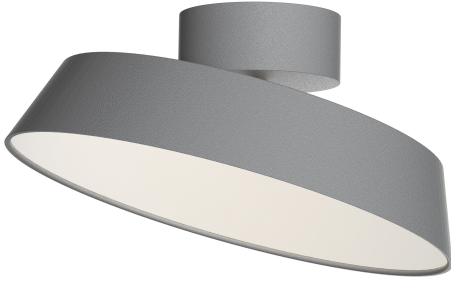

KAITO DIM | CEILING LIGHT | GREY

2220506010

Voltage (V): 220-240 Volt
IP degree: IP20
Class (Class 1, Class 2, Class 3):
Class 2 (Double isolated)
Bulb base: LED Module
Parallel connection: True

Primary material: Metal
Secondary material: Metal
Color: Grey

Height (cm): 11.7
Width (cm): 30
Shade Diameter (cm): 30
Outdoor base dimension (cm):
10.6
Length (cm): 30
Tilt Angle (°): 35
Turning Angle (°): 350

EAN: 5704924011399

Item Number: 2220506010
Pcs Per Master Carton: 3
Sales Box Height (cm): 37.5
Sales Box Width (cm): 34.5
Sales Box Depth (cm): 19.5
Sales Box Volume m³ : 0.0252
Product net weight (kg): 1.101

Brightness of light (Lumen): 610
Color Temperature (K): 3000
Ra-value : 80
Lifetime (h): 30000
Beam Angle (°) : 120
Candela (cd) (for directional
lamp only): 0

- Tilt joint - possible to direct light
- Dimmable
- Soft and diffused light
- Elegant brass detail
- 5 year LED guarantee

Kaito Dim by Danish designer Bønnelycke MDD is carried out in a round, modern design. The integrated LED module is dimmable and ensures a soft and diffused light from the uniform surface. The functional kip joint, made from brass, adds an elegant superiority to the design and the possibility of directing the light in any direction.