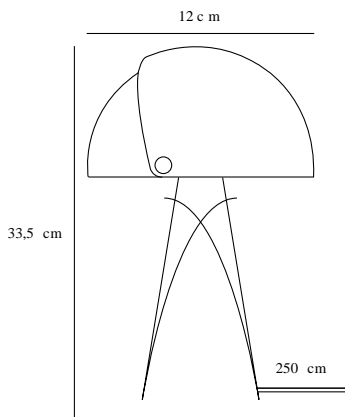

ALIGN | TABLE LIGHTING | BEIGE

2120095009

Voltage (V): 230 Volt
IP degree: IP20
Maximum bulb wattage (W): 25W
Class (Class 1, Class 2, Class 3):
Class 2 (Double isolated)
Bulb base: E27
Switch placement: On the cable

Height (cm): 33.5
Shade Diameter (cm): 22
Tilt Angle (°): 340
EAN: 5704924013683
Item Number: 2120095009

Pcs Per Master Carton: 3
Sales Box Height (cm): 34.5
Sales Box Width(cm): 24
Sales Box Depth (cm): 22
Sales Box Volume m³ : 0.0182
Product net weight (kg): 3

Primary material: Metal
Length of the cable (cm): 250
Is the cable replaceable: False
Color: Beige

- Satin soft, matt surface • Beautiful brass details
- Movable shade for a playful look and changeable light