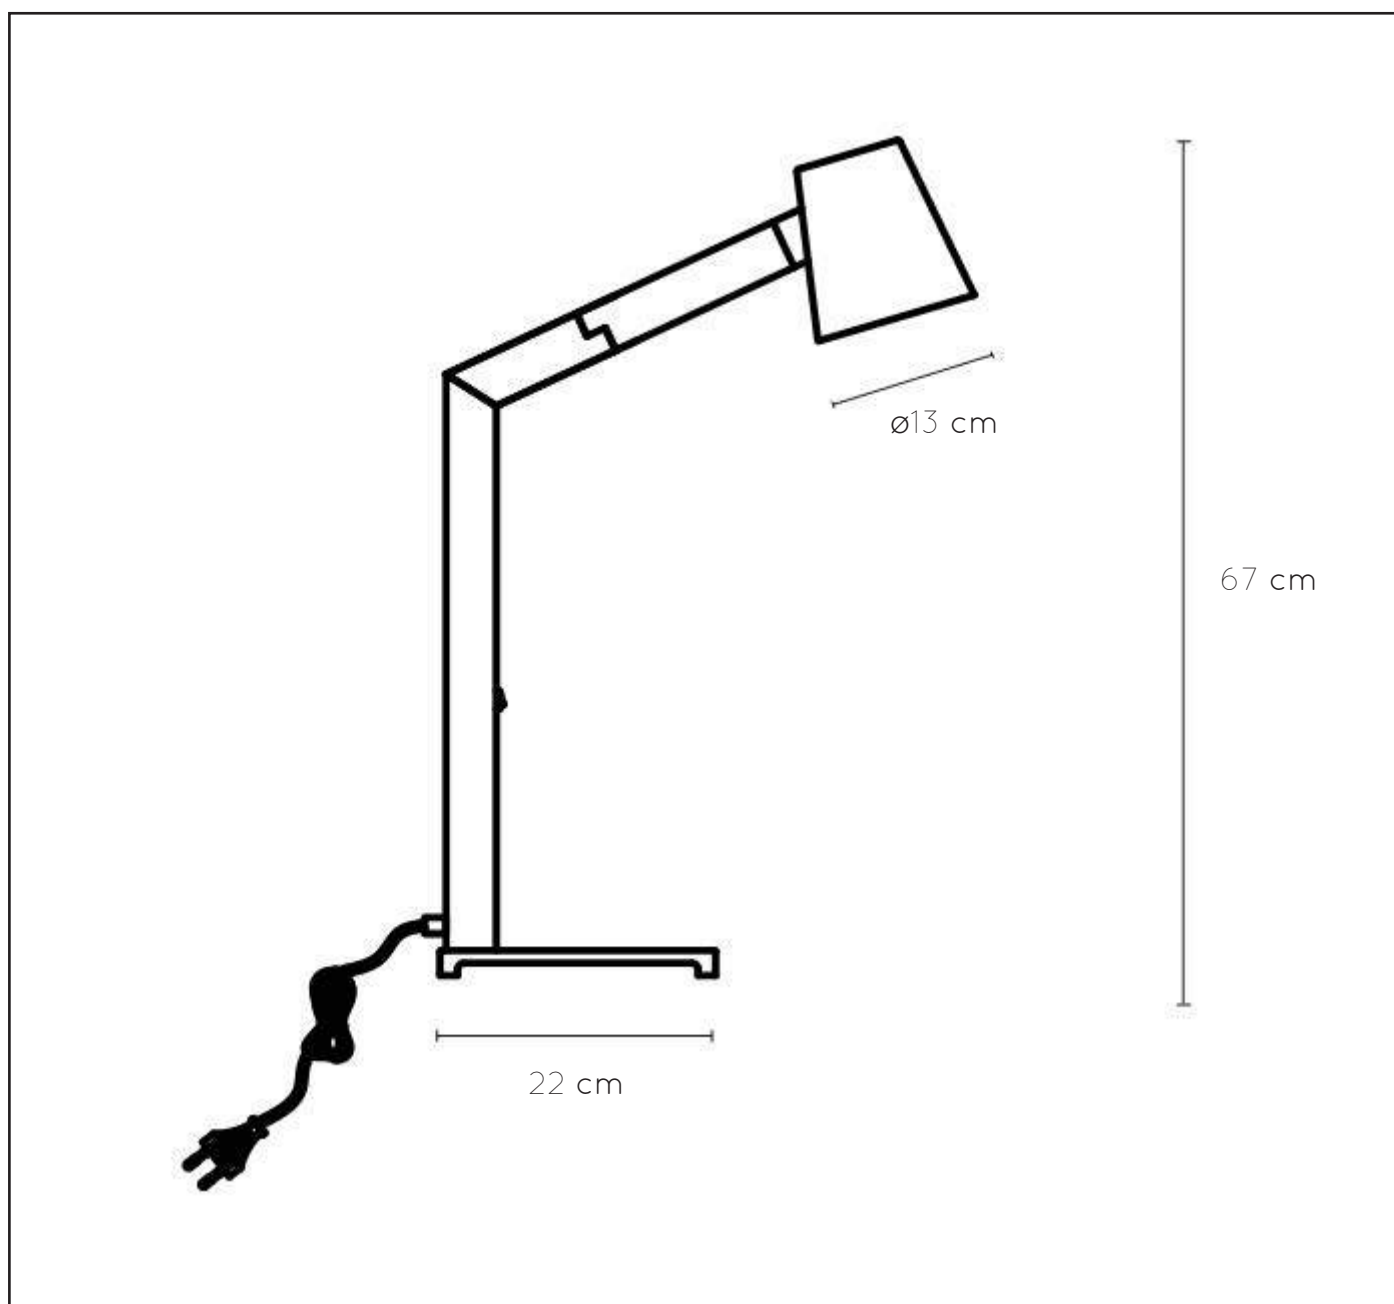

LUCIDE

GENERAL SPECIFICATIONS

**RECOMMENDED LUCIDE
LIGHT SOURCE**

49022/04/67
Light source dimmable : Yes
Light source incl. : No

General

Dimensions LxWxH : 41 cm x 15 cm x 67 cm
Height minimum : -
Height maximum : 67 cm
Dimensions shade LxWxH : 13 cm x 13 cm x 13.3 cm
Main material : Metal
Ceiling rose material : -
Color : Black
Style : Modern
Shape : -
Weight : 3,8 kg
Warranty : 2 years

Product specifications

Dimmable : No
Light direction : Downlight
Adjustable in height : No
Directional : Directional
Cable : Yes
Cable length : 160 cm
Sensor : Without Sensor
Control : On/Off Switch On Lamp Body
IP-Class : 20
Electric class : 2
Light source including ? : No
Lamp socket : E14
Light source number : 1
Power requirements : 220-240V~50Hz
Bulb type & maximum wattage : E14- max.40W

For more specifications of this product please visit
www.lucide.com

LUCIDE

TECHNICAL DRAWING & DIMENSIONS

MIZUKO

Item number : 20610/01/30

EAN code : 5411212201720

For more specifications, dimensions please visit