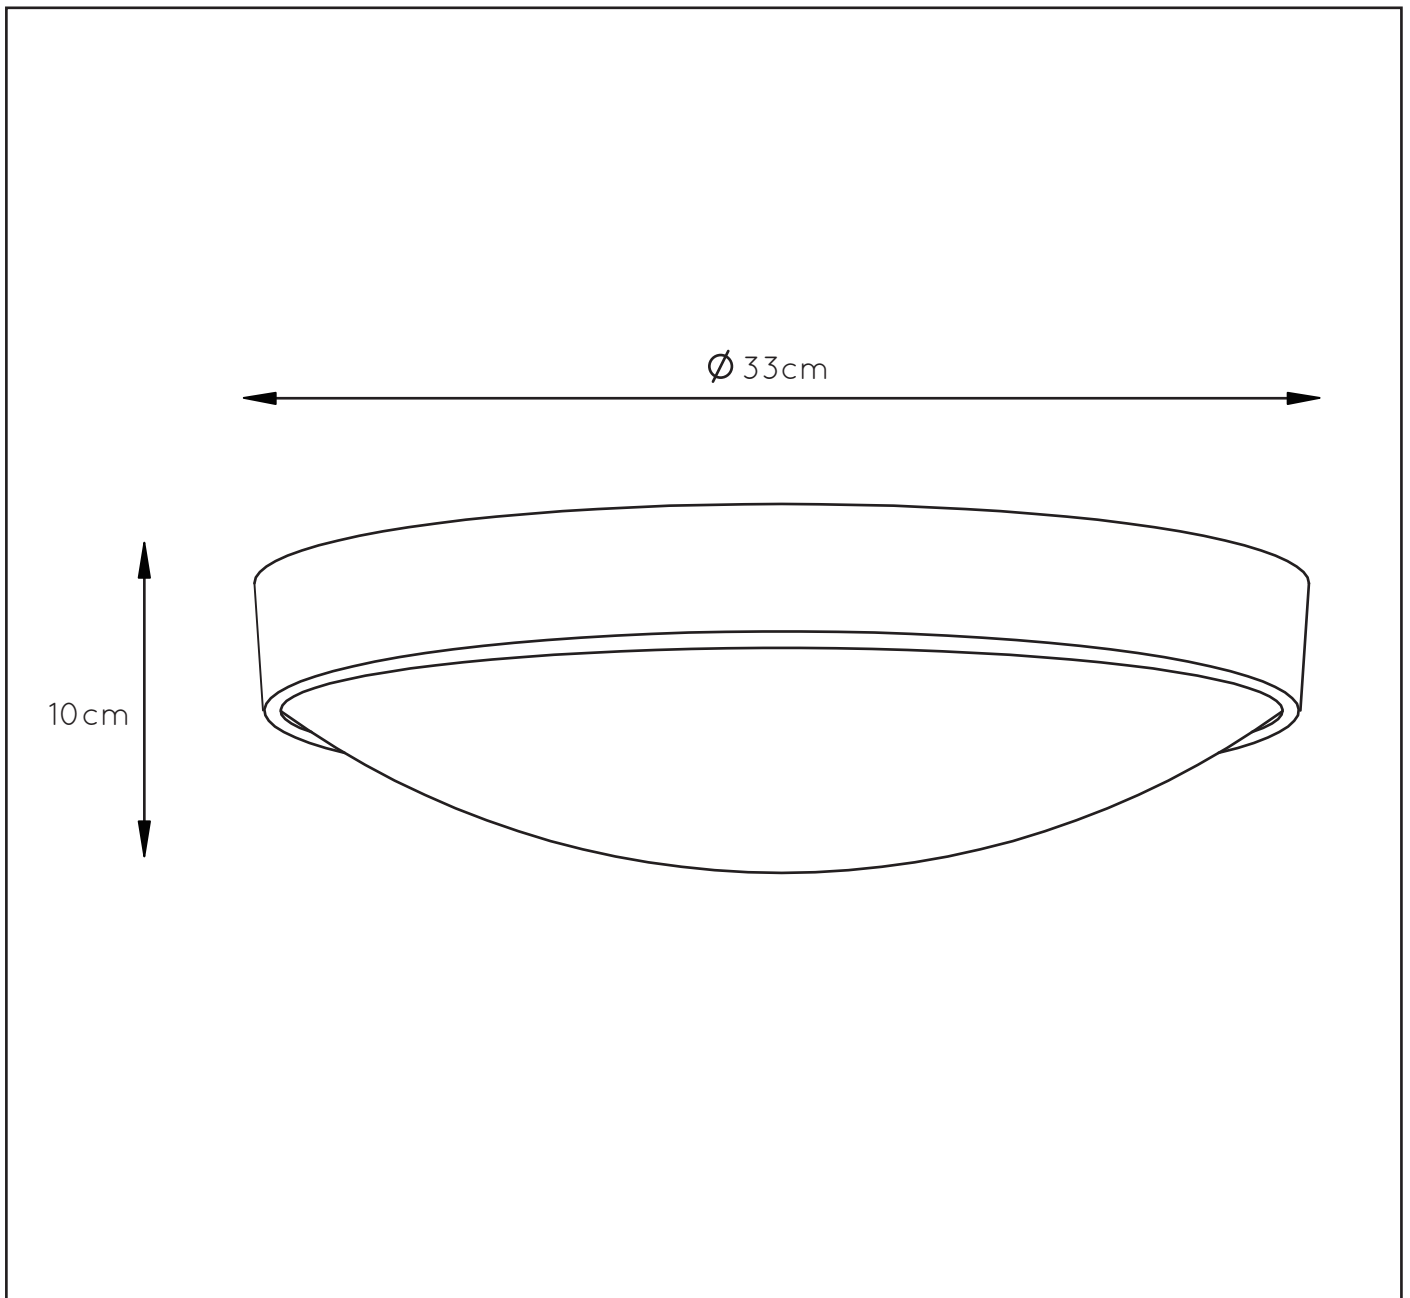

LUCIDE

TECHNICAL DRAWING & DIMENSIONS

LEX

Item number : 08109/02/30

EAN code : 5411212082312

Item number : 08109/02/31

EAN code : 5411212082329

For more specifications, dimensions please visit
www.lucide.com