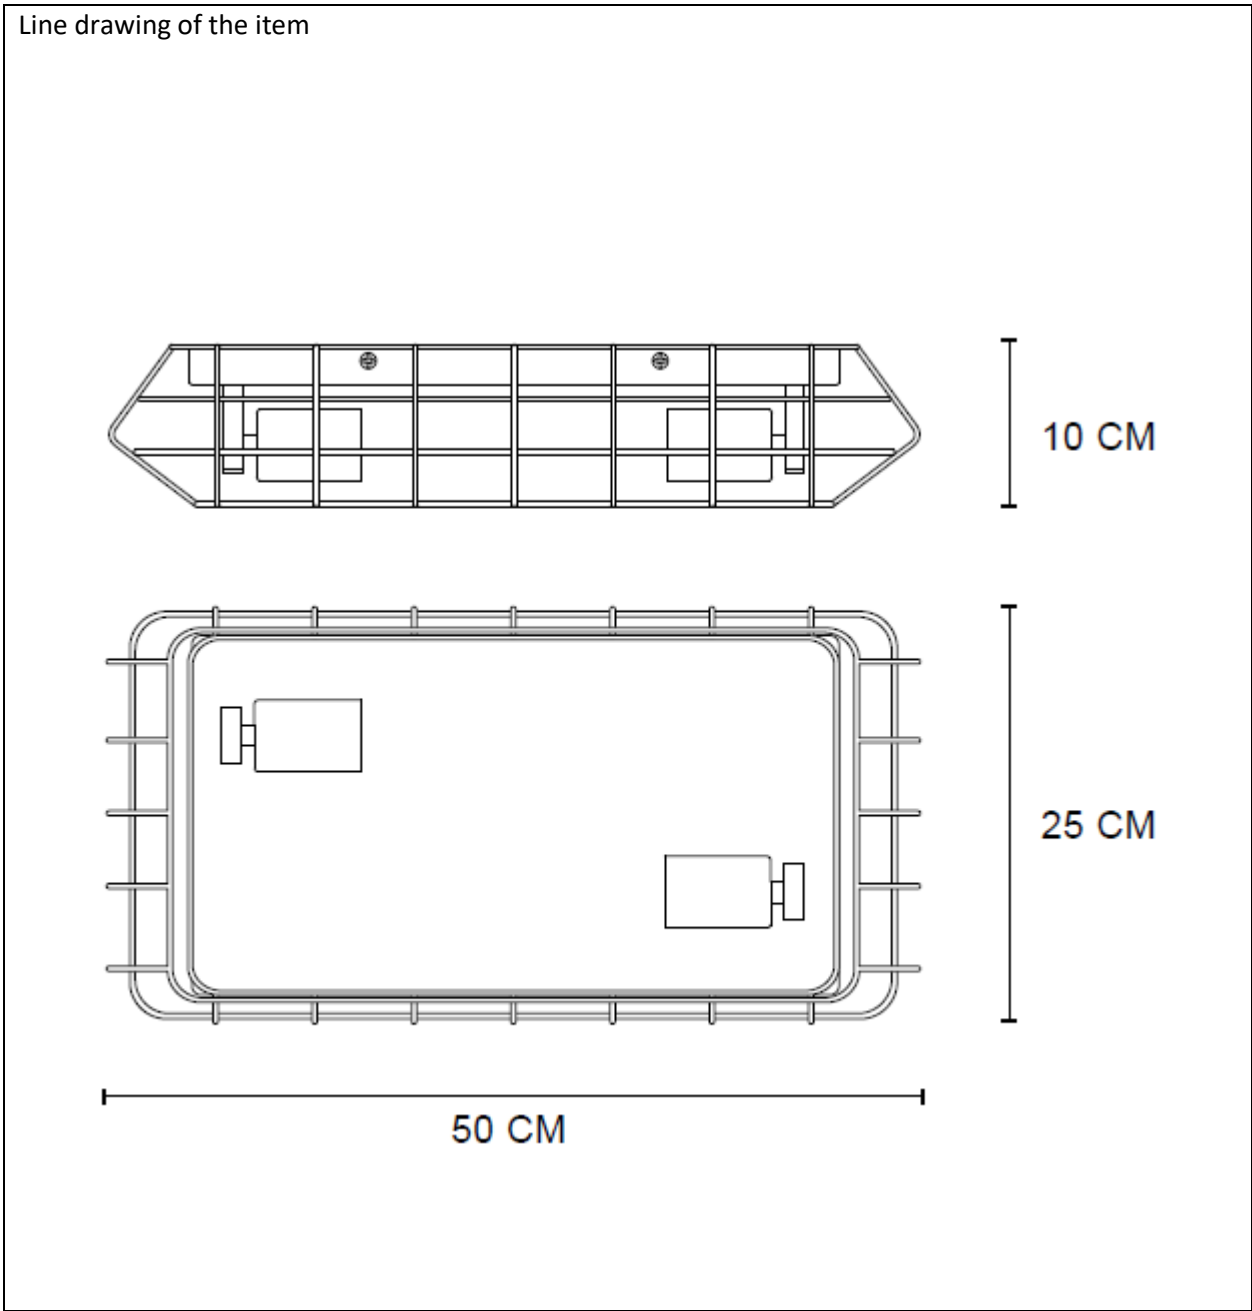

LUCIDE

Item number: 05132/02/30

Technical details

Materials used:	Iron
Color:	Black
Dimmable and how is fixture dimmable	
Size:	Height: 10cm
	Length: 50cm
	Width: 25cm
	Net weight: kg
Power requirements:	220-240V~50Hz
Bulb type and maximum wattage:	E27 Max. 2x 40W
Number of bulbs:	2 x E27
IP degree:	IP 20