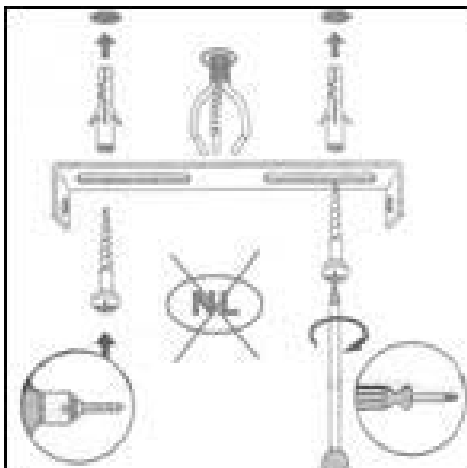

Installation drawing