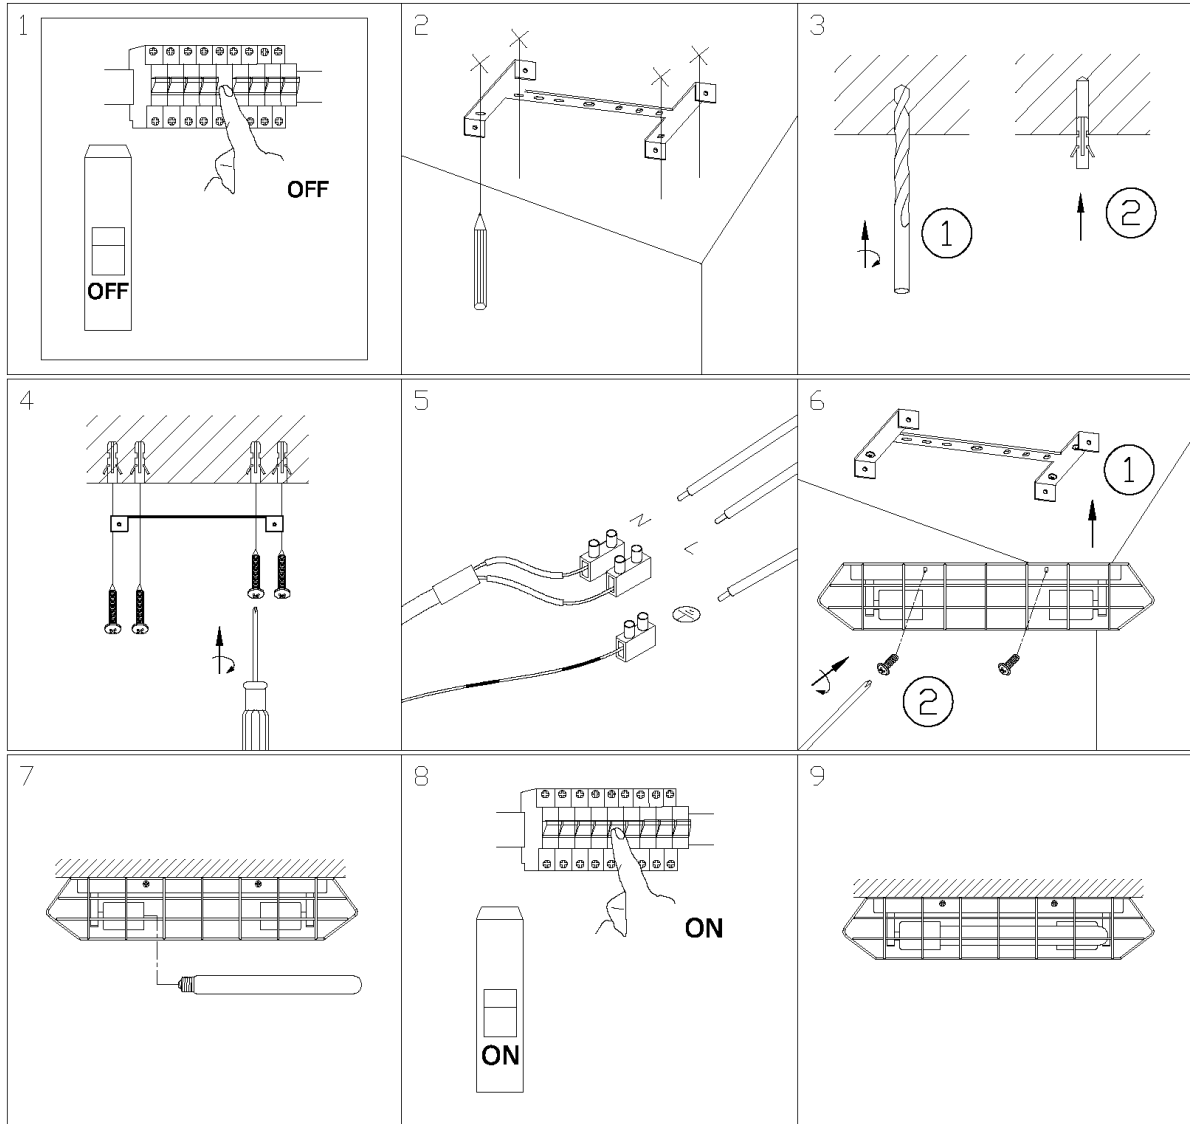

Installation drawing