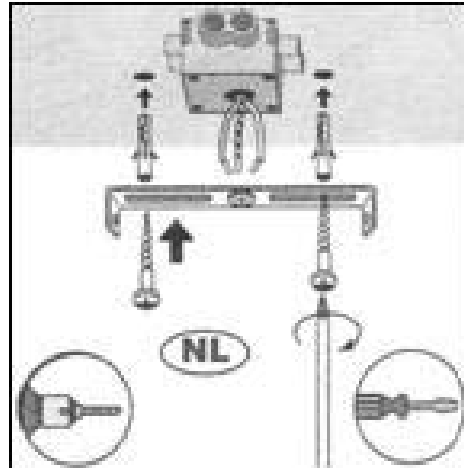

Installation drawing