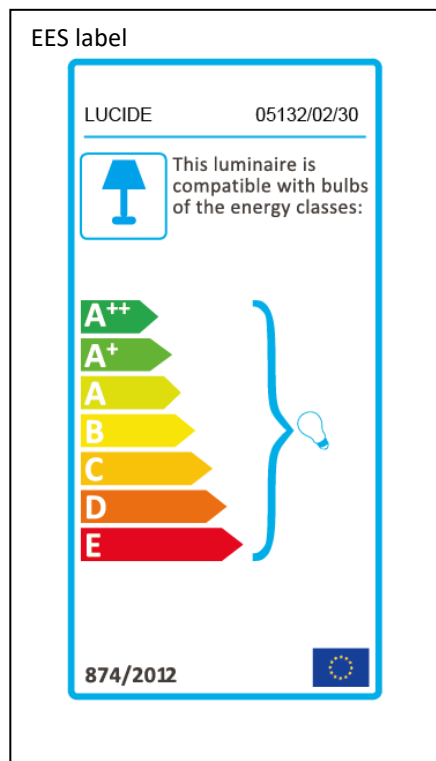

Von der Garantie ausgenommen: 1. Gebrochene Glasteile der Fassung werden nur innerhalb von 14 Tagen ab Kauf durch den Endkunden ersetzt. 2. Normaler Verschleiß, Verfärbungen aufgrund des normalen Gebrauchs. 3. Beschädigungen aufgrund externer Ursachen wie Feuer, Wasser, unsachgemäße Nutzung/ Installation oder Wartung des Produkts.

Kunden müssen das defekte Produkt/Teil und den Originalkaufbeleg einsenden, um Garantieansprüche geltend zu machen.

Deklaracja gwarancji:

LucideNV gwarantuje, że dostarczone produkty będą wolne od defektów materiałowych oraz produkcyjnych przez okres 2 lat od daty zakupu przez użytkownika końcowego, jeżeli urządzenie jest zainstalowane i prawidłowo utrzymywane zgodnie z instrukcją obsługi.

Wyłączenie z gwarancji: 1. Rozbite szkło zostanie wymienione tylko do 14 dni od momentu zakupu przez użytkownika końcowego. 2. Normalne zużycie, utrata koloru w wyniku normalnego użytkowania. 3. Uszkodzenie spowodowane czynnikami zewnętrznymi takimi, jak ogień, woda, nieprawidłowe używanie/ instalacja lub utrzymywanie produktu.

W celu uzyskania gwarancji klient musi zwrócić uszkodzony przedmiot oraz oryginalny dowód zakupu.

Other languages of the manual and further explanations can be found on our website.