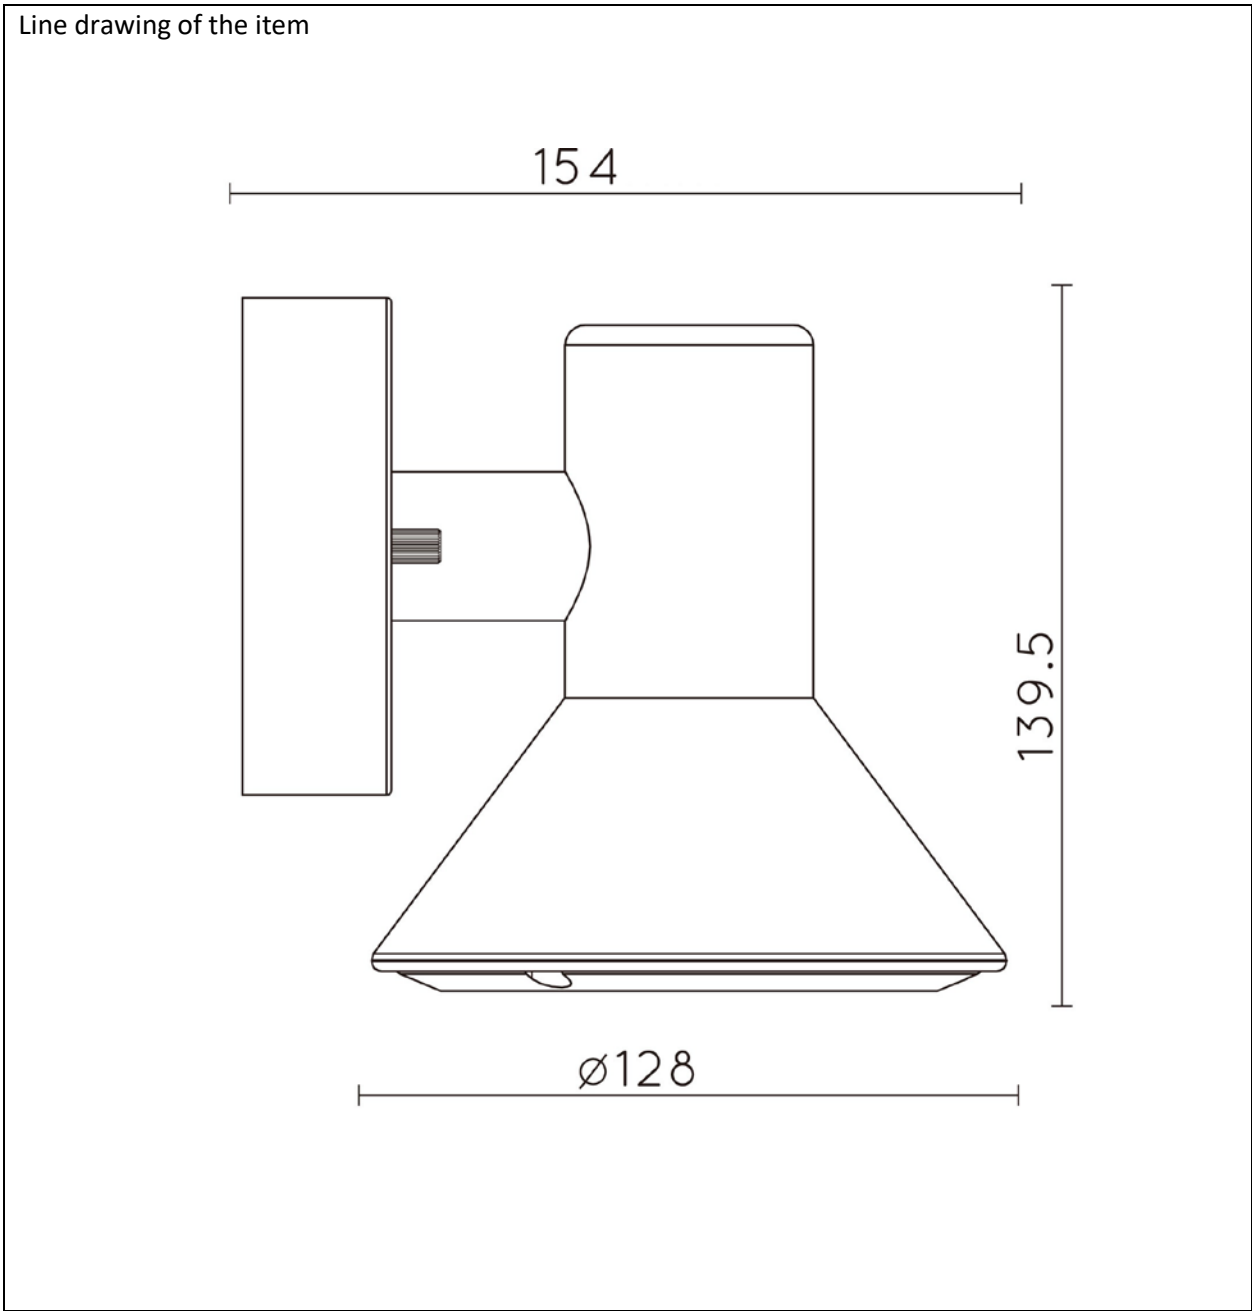

# LUCIDE

Item number: 27886/01/30

Technical details

Materials used:	Aluminium body with temper glass
Color:	Dark Grey
Dimmable and how is fixture dimmable	No
Size:	Height: 139.5mm
	Length: 128mm
	Width: 154mm
	Net weight: 1kg
Power requirements:	220-240V/~50Hz
Bulb type and maximum wattage:	GU10 LED MAX.5W
Number of bulbs:	1xGU10
IP degree:	IP54