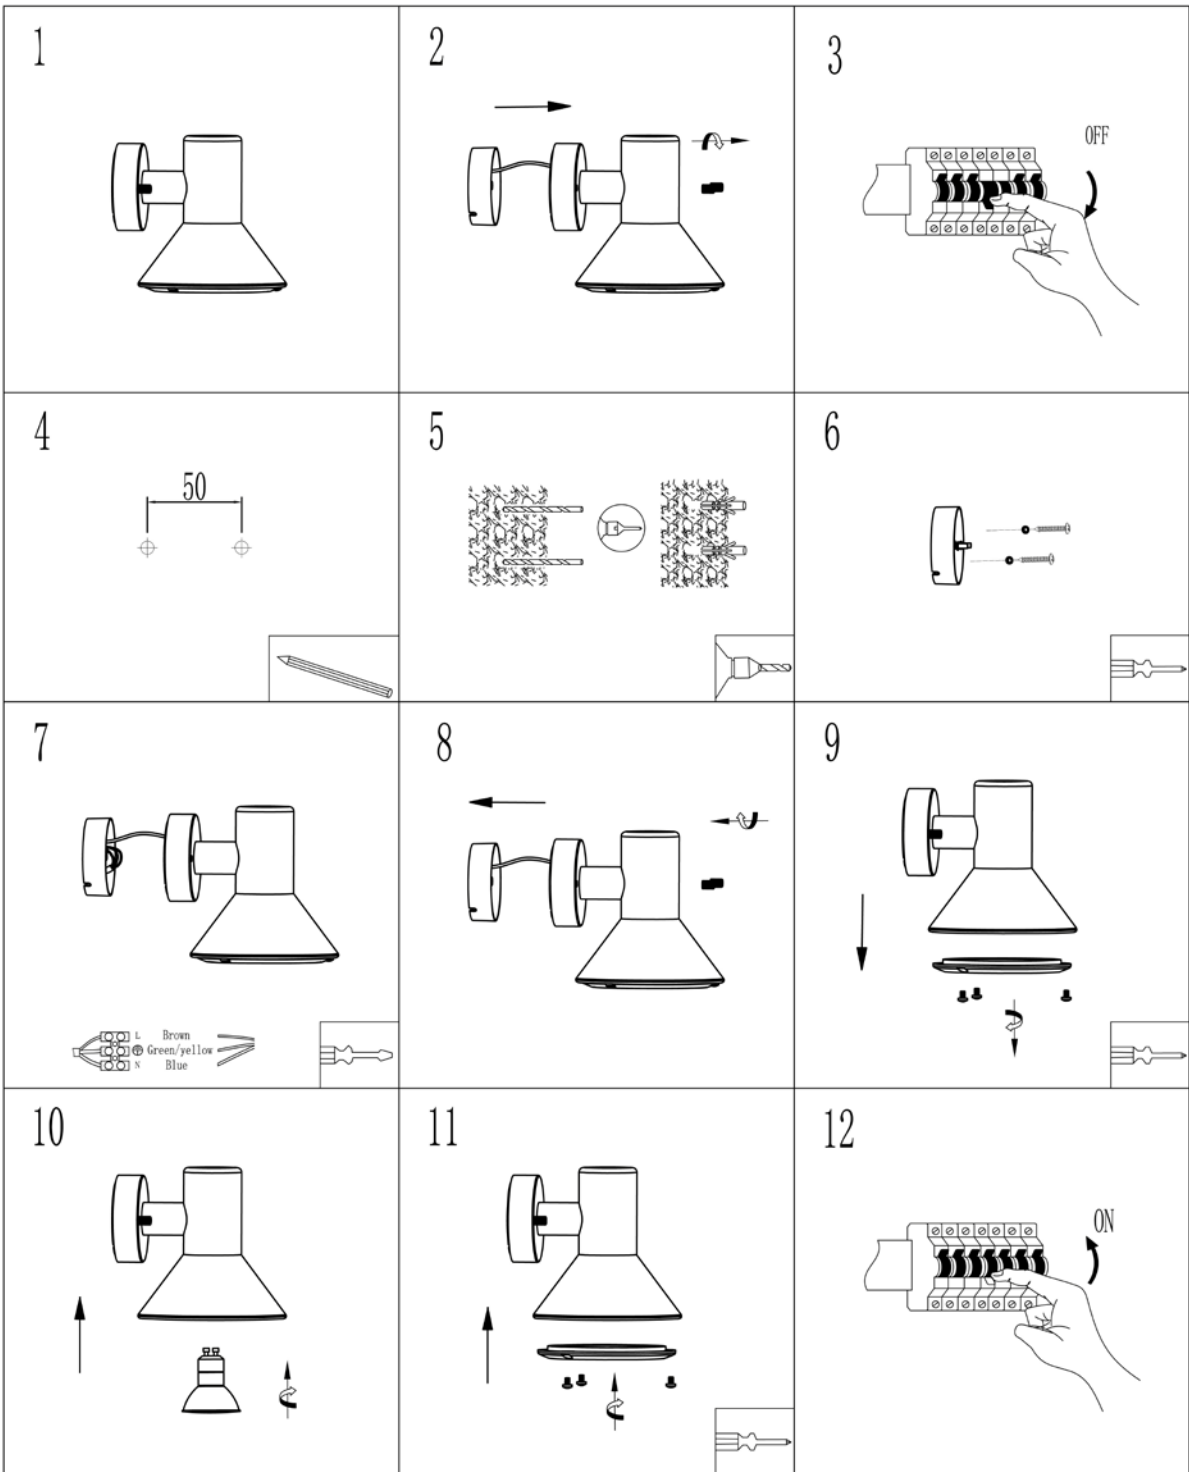

Installation drawing