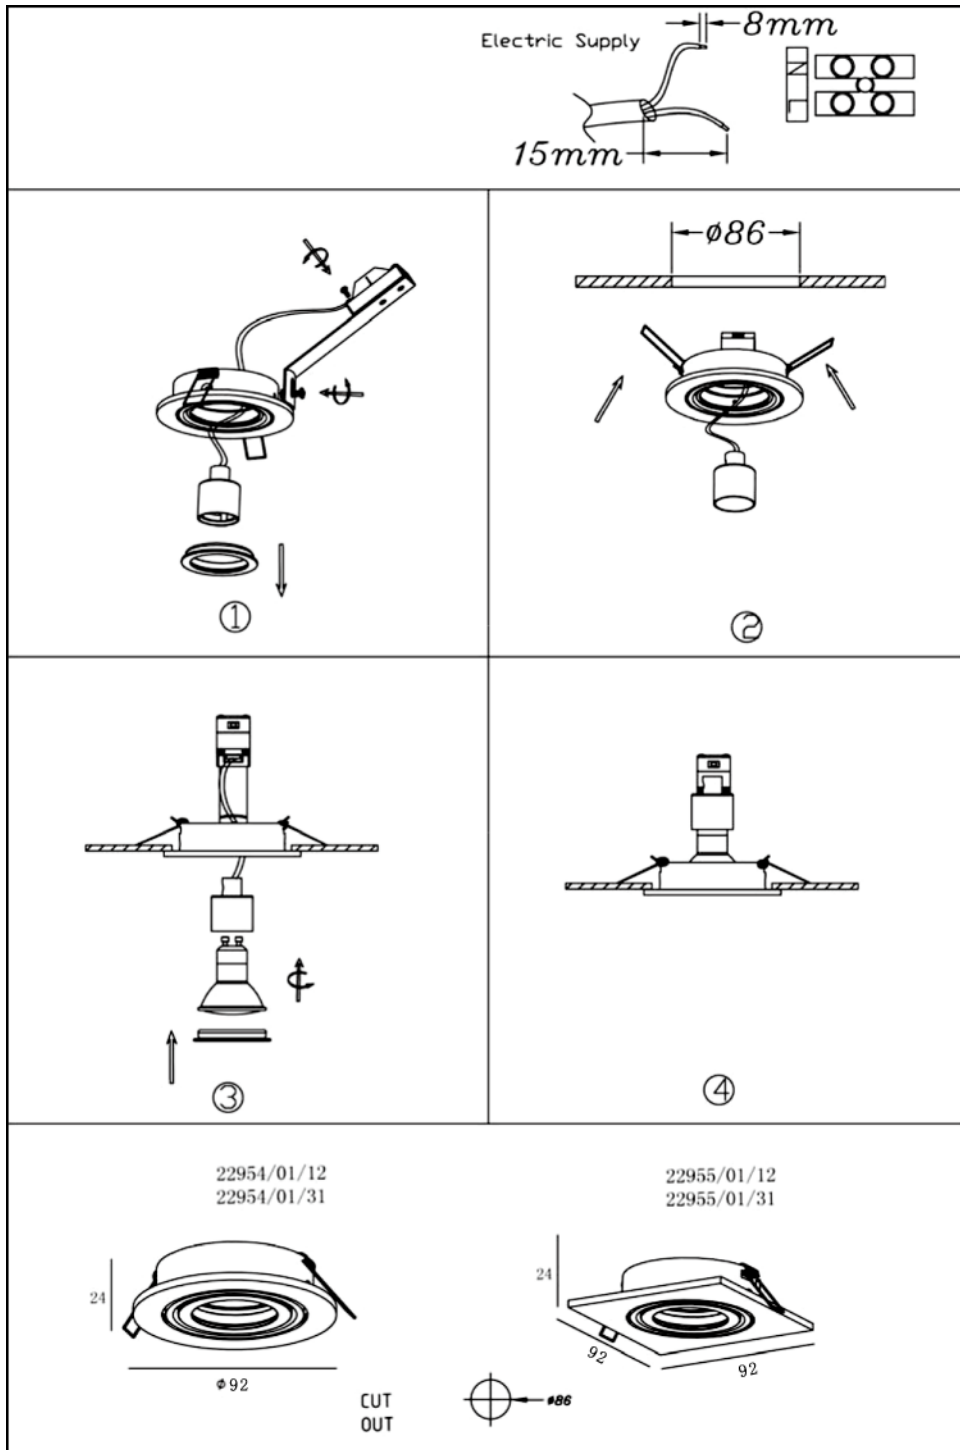

Line drawing of the item

Item number: 22954-01-xx

Installation drawing

Technical details

materials used:	aluminium
color:	Aluminium,White
dimmable and how is the fixture dimmable:	
size:	Height: Length: Width: Net Weight:
	96mm 180g
power requirements:	220-240V~50Hz
bulb type and maximum Wattage:	GU10 W/O BULB
number of bulbs:	
IP degree:	IP20