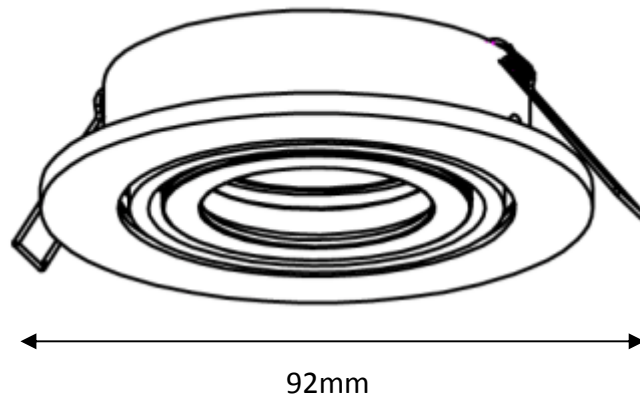

Line drawing of the item

Item number: 22954-01-xx

Installation drawing

Technical details

materials used:	aluminium
color:	Aluminium,White
dimmable and how is the fixture dimmable:	
size:	Height: Length: Width: Net Weight:
	96mm 180g
power requirements:	220-240V~50Hz
bulb type and maximum Wattage:	GU10 W/O BULB
number of bulbs:	
IP degree:	IP20