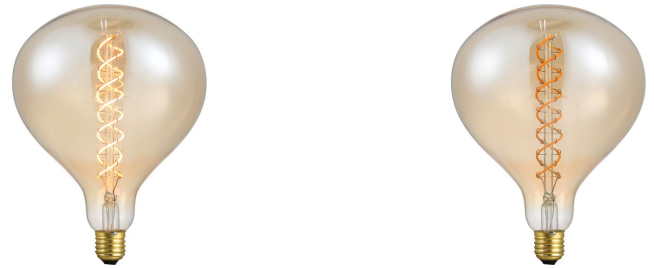

**LF023911805**

LED E27 Fila BIG FleX R160  
160x215mm 230V 250Lm 6W  
920 Gold Dim

**Decorative, Big FleX R160  
Premium**

General		Energy	
Socket	E27	Operating voltage	230 V
Bulb shape	R160	Volt min	220 V
Diameter	160.00 mm	Volt max	240 V
Total length	215.00 mm	Frequency min	50 Hz
Finish	Clear	Frequency max	60 Hz
Colour	Gold	Watt min	6 W
Lifespan	15000 hours	Watt max	6 W
Switches	30000	Current type	AC
Beam angle	360 °	Power factor	0.85
Dimmable	Ja	Energy efficiency class	A
Degree of protection	IP20	Energy consumption	6 W
Net weight	0.106 kg	Replacement wattage	25 W
Warranty	2 years	Lamp efficacy	41.67

Light	
Colour temp nr min	920
Colour temp nr max	920
Colour temperature	Extra warm white
Stable lumen	250 lm
Color Rendering Index (CRI)	95

LED	
Filament LED	Ja
LED type	FleX
Dimm type	Trailing and leading edge
Number of leds / sticks	2
Stick length	240 mm
Stick mounting	Spiral Double helix
Colour consistency SDCM	SDCM6
Dim to warm	Nee
Adjustable beam angle	Nee